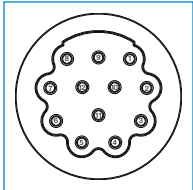

ROUND PLUG

RSTVSM23W12S-B

Order no.	Technical Data
Fixing thread	M23
Connection type	Male
Version	Angle
No. of contacts	12
Connecting cross-section	12x0.14 to 1.0
Clamping area/outer diameter [mm]	7.5 to 12.0
Connection type	Crimp contacts
Protection to IEC 60529	IP67