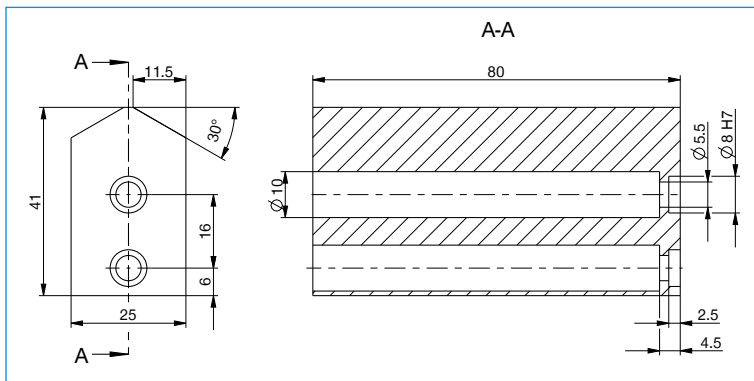

UNIVERSAL JAW

UB5008AL / UB5008ST

▶ Technical data

Order no.	UB5008AL	UB5008ST
Compatible with installation size	GPP5008 / GPD5008	GPP5008 / GPD5008
Material	Aluminium	Steel
Weight [kg]	0.18	0.51

One universal jaw is required for each gripper jaw