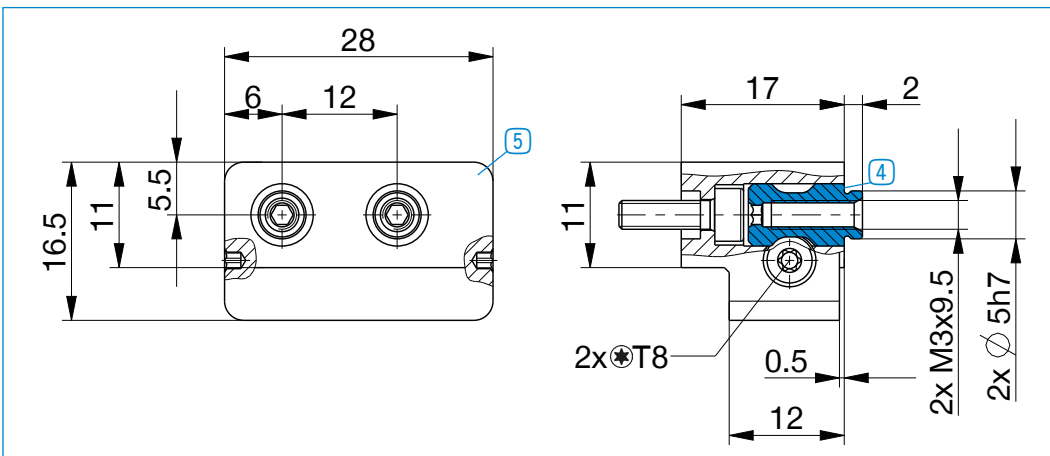

CHANGEABLE JAW, FIX-PART WB5004F

CHANGEABLE JAW, LOOSE-PART-SET WB5004L

▶ PRODUCT SPECIFICATIONS

5 Changeable jaw, fix-part

4 Changeable jaw, loose-part-set

▶ Technical data

Order no.	WB5004F	WB5004L
Compatible with installation size	GPP5004 / GPD5004	GPP5004 / GPD5004
Tightening torque [Nm]	1.5	
Packaging unit [piece]	1	2
Weight [kg]	0.047	0.004

For each gripper jaw, one interchangeable jaw loose part set (4) and one interchangeable jaw fixed part (5) are needed