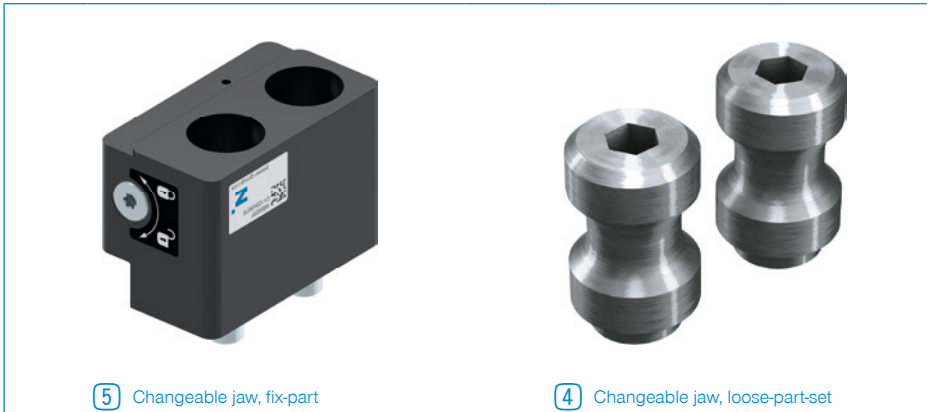

CHANGEABLE JAW, FIX-PART WB5004F

CHANGEABLE JAW, LOOSE-PART-SET WB5004L

▶ PRODUCT SPECIFICATIONS

5 Changeable jaw, fix-part

4 Changeable jaw, loose-part-set

▶ Technical data

Order no.	WB5004F	WB5004L
Compatible with installation size	GPP5004 / GPD5004	GPP5004 / GPD5004
Tightening torque [Nm]	1.5	
Packaging unit [piece]	1	2
Weight [kg]	0.047	0.004

For each gripper jaw, one interchangeable jaw loose part set (4) and one interchangeable jaw fixed part (5) are needed