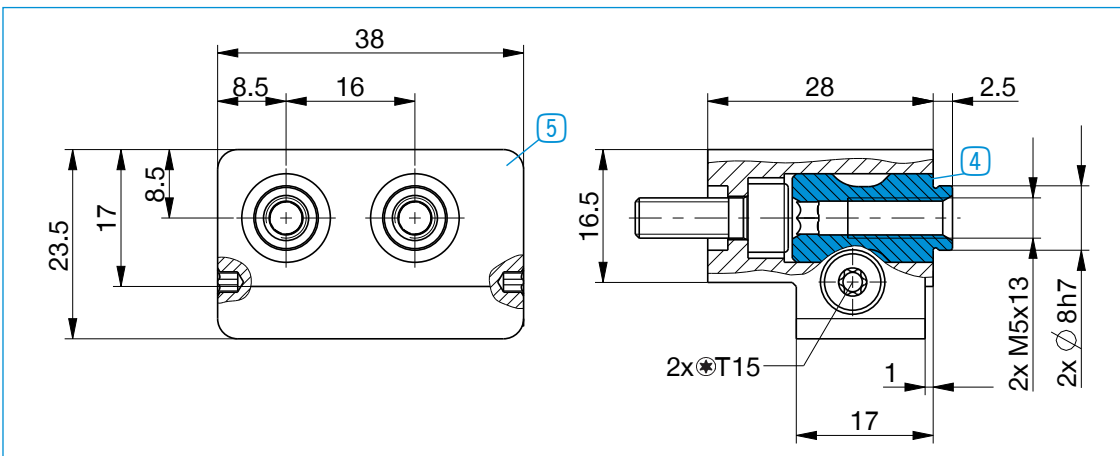

CHANGEABLE JAW, FIX-PART WB5008F

CHANGEABLE JAW, LOOSE-PART-SET WB5008L

▶ PRODUCT SPECIFICATIONS

5 Changeable jaw, fix-part

4 Changeable jaw, loose-part-set

▶ Technical data

Order no.	WB5008F	WB5008L
Compatible with installation size	GPP5008 / GPD5008	GPP5008 / GPD5008
Tightening torque [Nm]	5	
Packaging unit [piece]	1	2
Weight [kg]	0.14	0.018

For each gripper jaw, one interchangeable jaw loose part set (4) and one interchangeable jaw fixed part (5) are needed